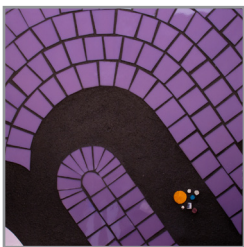

GLYPHS

by Heather Hancock

The GLYPH series explores the creative potential of the written letter. Display GLYPHS in groups or multiple orientations to add a creative graphic element.

Color palettes

WISTERIA

size	8" x 8", 3/8" depth
materials	glass, 24k gold smalti
adhesive	Flexbond thinset
grout	Custom Polyblend sanded
substrate	EasyBoard
frame	Schluter-Schiene in anodized aluminum

Usage

- residential interior (wall)
- commercial interior (wall)
- wet areas

Each unique 8" x 8" glass mosaic is hand-cut by Heather in her Evanston studio and comes ready to be installed within a background of surround tile or displayed as is. The mosaics offer unlimited flexibility: they can be positioned in any orientation, used singly or in multiples, and displayed within or across palettes and series. Heather's mosaics bring singular style to daily life.