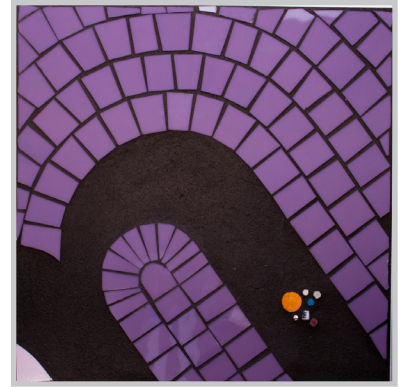

GLYPHS

by Heather Hancock

GLYPH 1