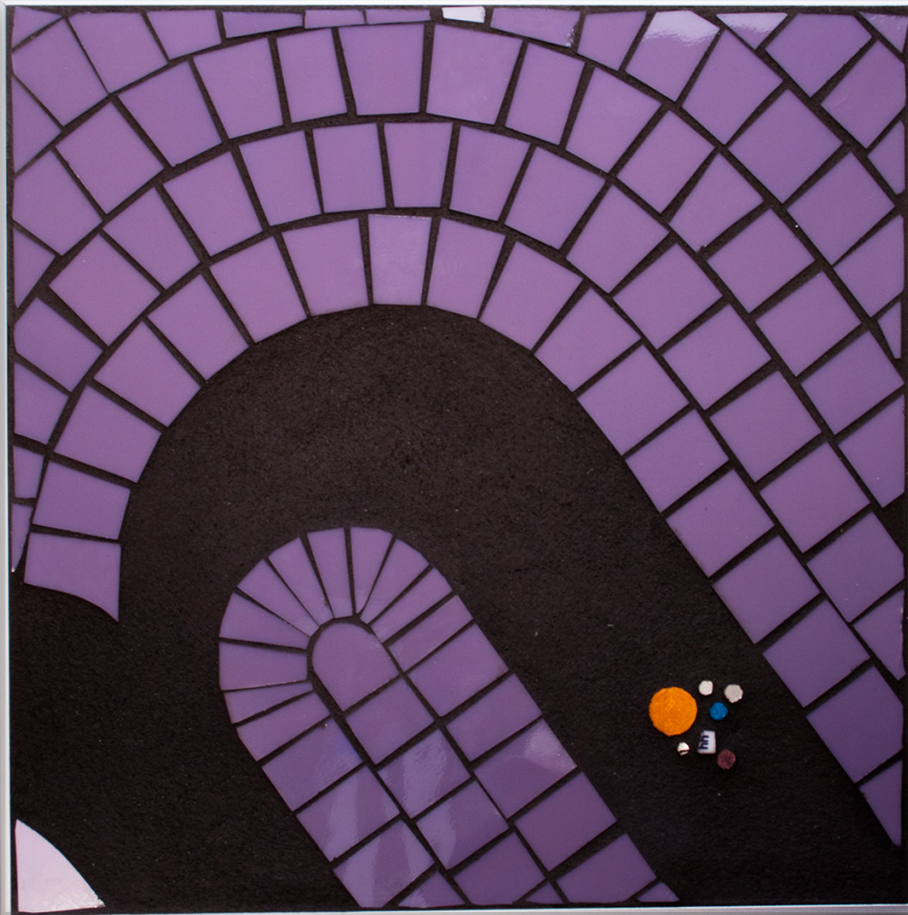

GLYPHS

by Heather Hancock

The GLYPH series explores the creative potential of the written letter. Display GLYPHS in groups or multiple orientations to add a creative graphic element.

Color palettes

WISTERIA

size	8" x 8", 3/8" depth
materials	glass, 24k gold smalti
adhesive	Flexbond thinset
grout	Custom Polyblend sanded
substrate	EasyBoard
frame	Schluter-Schiene in anodized aluminum

Usage

- residential interior (wall)
- commercial interior (wall)
- wet areas

Sky and water, prairie and cityscape: the color and forms of Heather's environs, past and current, inspire her compositions. Whether evoking a verdant garden, a letter form, or a floating droplet, Heather's mosaics feature fragments of patterns and invite the viewer to contemplate the larger whole.

Each unique 8" x 8" glass mosaic is hand-cut by Heather in her Evanston studio and comes ready to be installed within a background of surround tile or displayed as is. The mosaics offer unlimited flexibility: they can be positioned in any orientation, used singly or in multiples, and displayed within or across palettes and series. Heather's mosaics bring singular style to daily life.